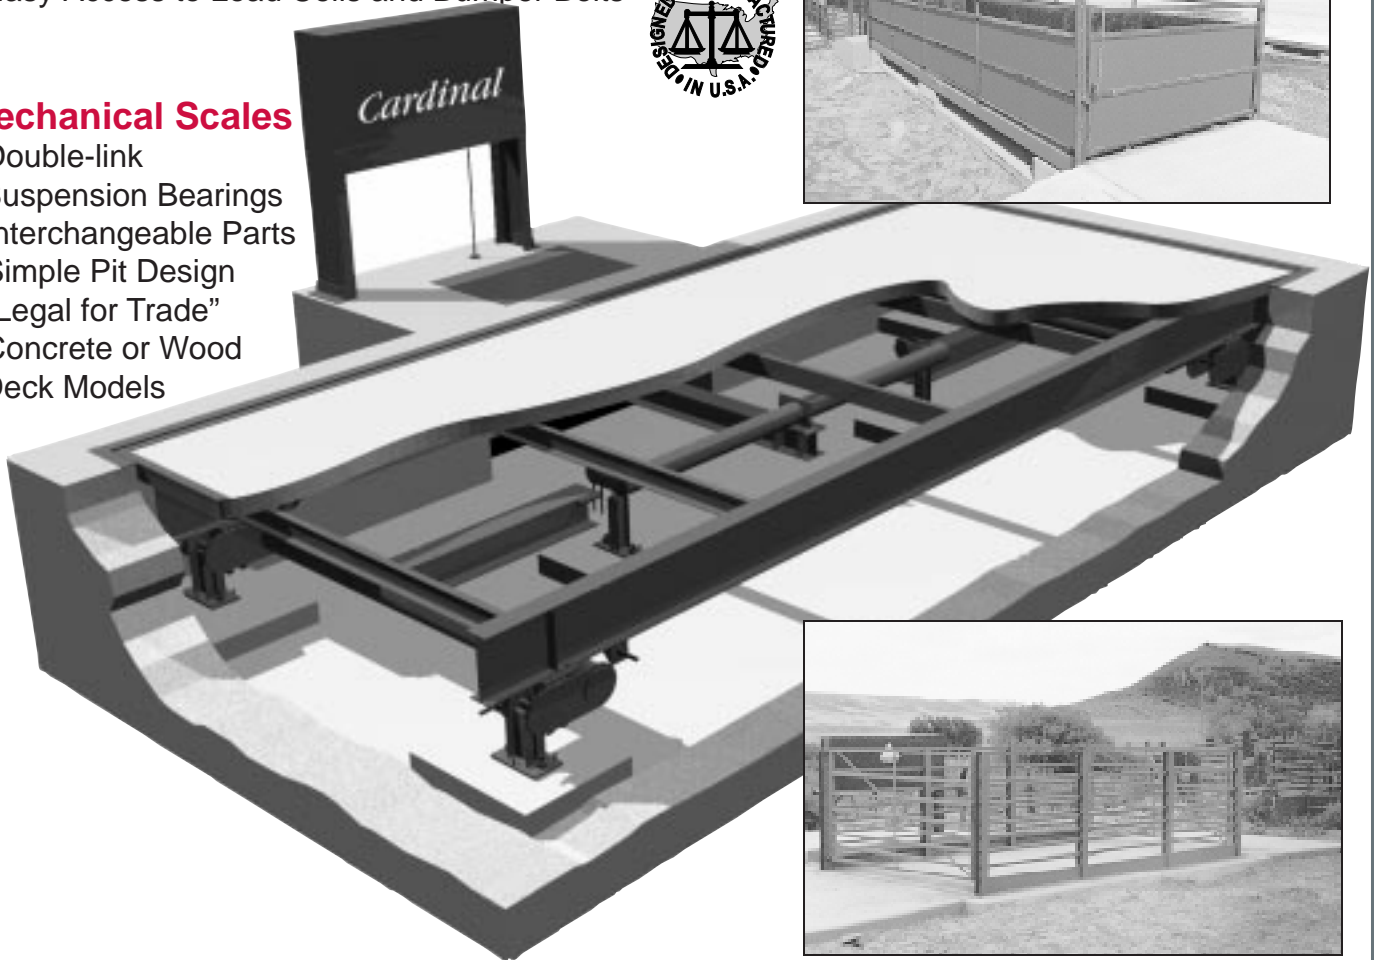

Full Electronic and Mechanical Livestock Scales

Full Electronic Scales

- Concrete Deck
- 10" Height
- 8 Ton CLC
- Easy to install
- "Legal for Trade"
- Easy Access to Load Cells and Bumper Bolts

Mechanical Scales

- Double-link Suspension Bearings
- Interchangeable Parts
- Simple Pit Design
- "Legal for Trade"
- Concrete or Wood Deck Models

Full Electronic and Mechanical Livestock Scales

Full Electronic Livestock Scales

Easy top plate access to load cells and bumper bolts. Low profile of 10" tall cuts foundation costs to a minimum. Stainless steel beam cells. Concrete deck design. Requires simple and economical foundation work and is easy to install.

NTEP Certificate of Conformance 97-043

Mechanical Livestock Scales

The ideal answer when an electronic scale is not needed. Structural steel levers and seamless steel tubing provide extra strength and less weight. Fewer levers, fewer parts and, double-link suspension bearings mean less wear and tear and eliminates platform shock prolonging life of scale. Pivots are tempered high-grade tool steel and, along with self-aligning bearings, are supported throughout their entire length. Interchangeable parts and simple pit design make installation and maintenance quick and easy.