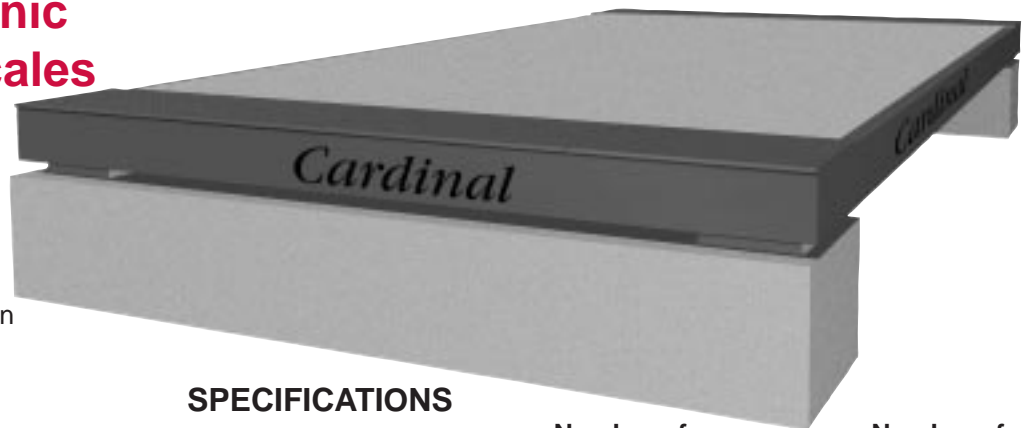

Full Electronic and Mechanical Livestock Scales

Full Electronic Scales

- Concrete Deck
- 10" Height
- 8 Ton CLC
- Easy to install
- "Legal for Trade"
- Easy Access to Load Cells and Bumper Bolts

Mechanical Scales

Easy top plate access to load cells and bumper bolts. Low profile of 10" tall cuts foundation costs to a minimum. Stainless steel beam cells. Concrete deck design. Requires simple and economical foundation work and is easy to install.

SPECIFICATIONS

Model	Platform Size	Capacity	Number of Modules	Number of Load Cells
LSE1218	18' X 10'	12 tons	2	4
LSE1220	20' x 10'	12 tons	2	4
LSE2030	30' x 10'	20 tons	3	6
LSE2035	35' x 10'	20 tons	3	6

NTEP Certificate of Conformance 97-043

Mechanical Livestock Scales

The ideal answer when an electronic scale is not needed. Structural steel levers and seamless steel tubing provide extra strength and less weight. Fewer levers, fewer parts and, double-link suspension bearings mean less wear and tear and eliminates platform shock prolonging life of scale. Pivots are tempered high-grade tool steel and, along with self-aligning bearings, are supported throughout their entire length. Interchangeable parts and simple pit design make installation and maintenance quick and easy.