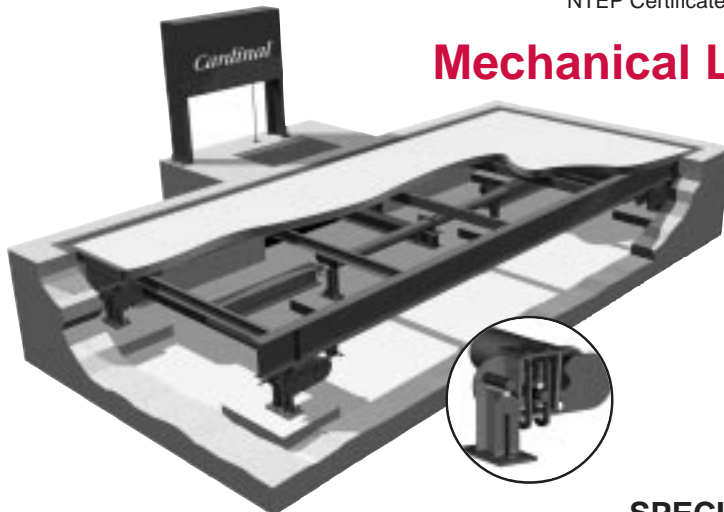

Full Electronic and Mechanical Livestock Scales

Full Electronic Scales

- Concrete Deck
- 10" Height
- 8 Ton CLC
- Easy to install
- "Legal for Trade"
- Easy Access to Load Cells and Bumper Bolts

Mechanical Scales

Easy top plate access to load cells and bumper bolts. Low profile of 10" tall cuts foundation costs to a minimum. Stainless steel beam cells. Concrete deck design. Requires simple and economical foundation work and is easy to install.

SPECIFICATIONS

Model	Platform Size	Capacity	Number of Modules	Number of Load Cells
LSE1218	18' X 10'	12 tons	2	4
LSE1220	20' x 10'	12 tons	2	4
LSE2030	30' x 10'	20 tons	3	6
LSE2035	35' x 10'	20 tons	3	6

NTEP Certificate of Conformance 97-043

Mechanical Livestock Scales

The ideal answer when an electronic scale is not needed. Structural steel levers and seamless steel tubing provide extra strength and less weight. Fewer levers, fewer parts and, double-link suspension bearings mean less wear and tear and eliminates platform shock prolonging life of scale. Pivots are tempered high-grade tool steel and, along with self-aligning bearings, are supported throughout their entire length. Interchangeable parts and simple pit design make installation and maintenance quick and easy.