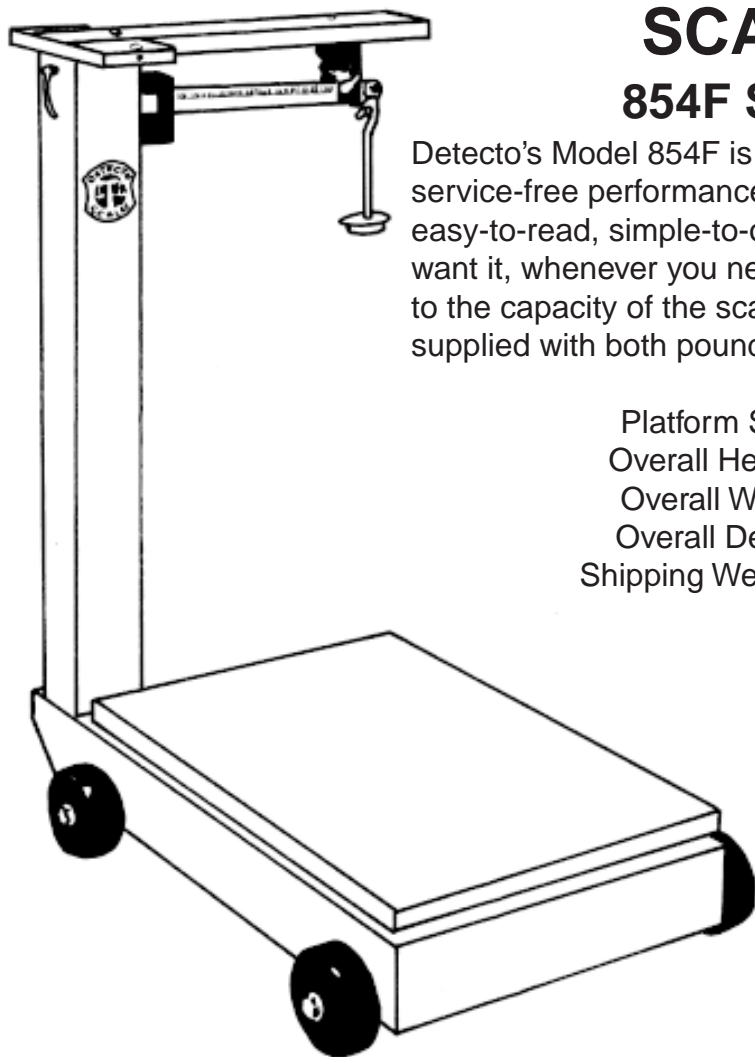

PRODUCT SPECIFICATIONS

PORTABLE PLATFORM SCALES

854F SERIES

Detecto's Model 854F is designed to provide years of accurate, service-free performance in tough environments. The 854F is easy-to-read, simple-to-operate and easy to roll wherever you want it, whenever you need it. Counterpoise weights are supplied to the capacity of the scale. The dual reading Model 854F is supplied with both pound and kilogram weights.

Platform Size: 19" x 28" (48 cm x 71 cm)
 Overall Height: 45" (114 cm)
 Overall Width: 24" (61 cm)
 Overall Depth: 35" (89 cm)
 Shipping Weight: 132 lb (60 kg)

Model	Capacity	Front of Beam	Back of Beam
854F-100P	1000 lb	100 lb x 1/2 lb	100 lb x 1/2 lb
854F-50P	500 lb	50 lb x 1/4 lb	50 lb x 1/4 lb
854F-50K	500 kg	50 kg x 1/4 kg	50 kg x 1/4 kg
854F-100PK	1000 lb/500 kg	50 kg x 1/4 kg	100 lb x 1/2 lb
854F-50PK	500 lb/200 kg	20 kg x 100 g	50 lb x 1/4 lb